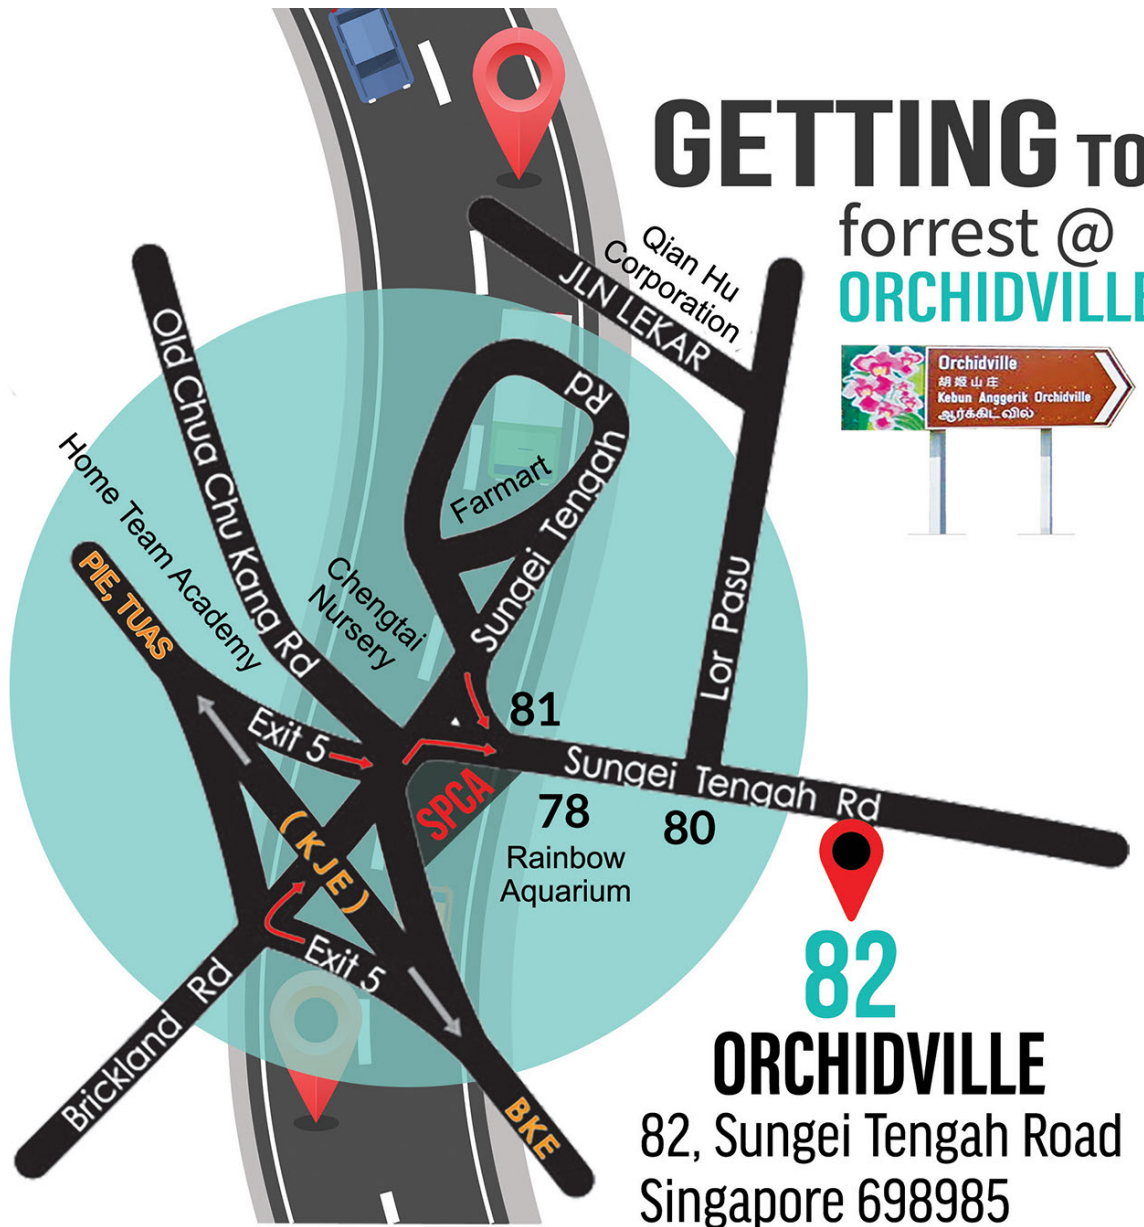

GETTING TO forrest @ ORCHIDVILLE

82
ORCHIDVILLE
82, Sungei Tengah Road
Singapore 698985

DRIVING DIRECTIONS

BKE - KJE: EXIT AT EXIT 5

Turn right at the junction when you see the brown Orchidville sign
Turn right after SPCA into Sungei Tengah Road
In another 900m, Orchidville will be located on your right

OR

PIE, TUAS - KJE: EXIT AT EXIT 5

Turn left into Sungei Tengah Road and keep right
Turn right after SPCA into Sungei Tengah Road
In another 900m, Orchidville will be located on your right

Open Daily: 9.30am - 9.30pm